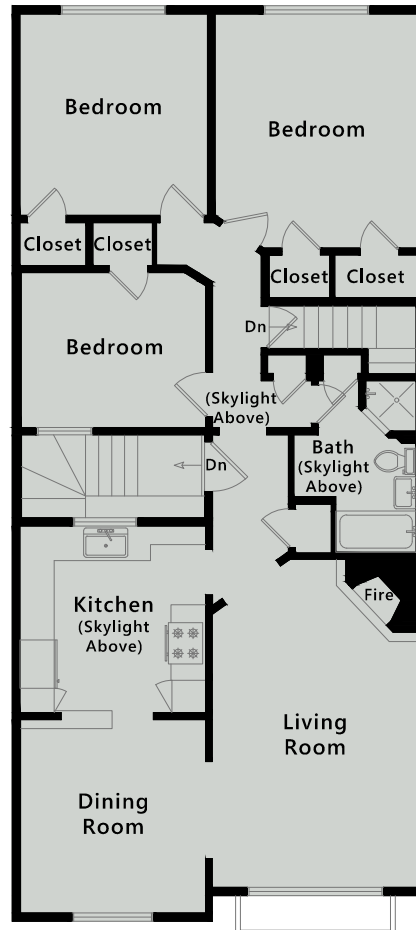

Note: Square footage data represents an estimate and has been derived simply for the marketing-style floor plans developed by Open House Drafting.

2619 25th Street

San Francisco, CA

1,370 Sq Ft

515 Sq Ft

Lower Level

Main Level